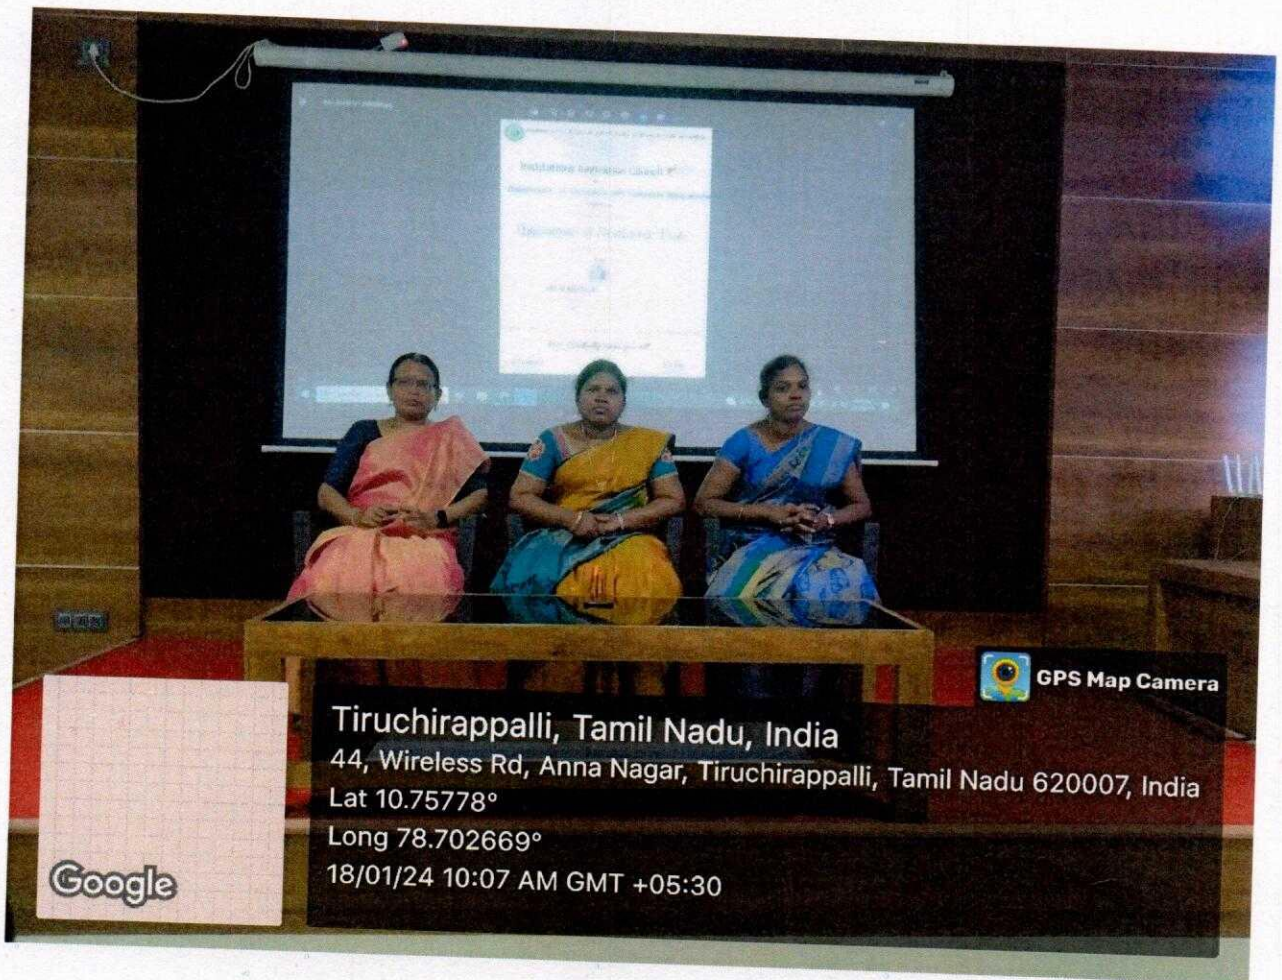

“Institution’s Innovation Council & Department of Commerce with Computer Applications Organised a workshop on Application on Statistical Tools”

PRINCIPAL
AIMAN COLLEGE OF ARTS &
SCIENCE FOR WOMEN
TIRUCHIRAPPALLI-620 021