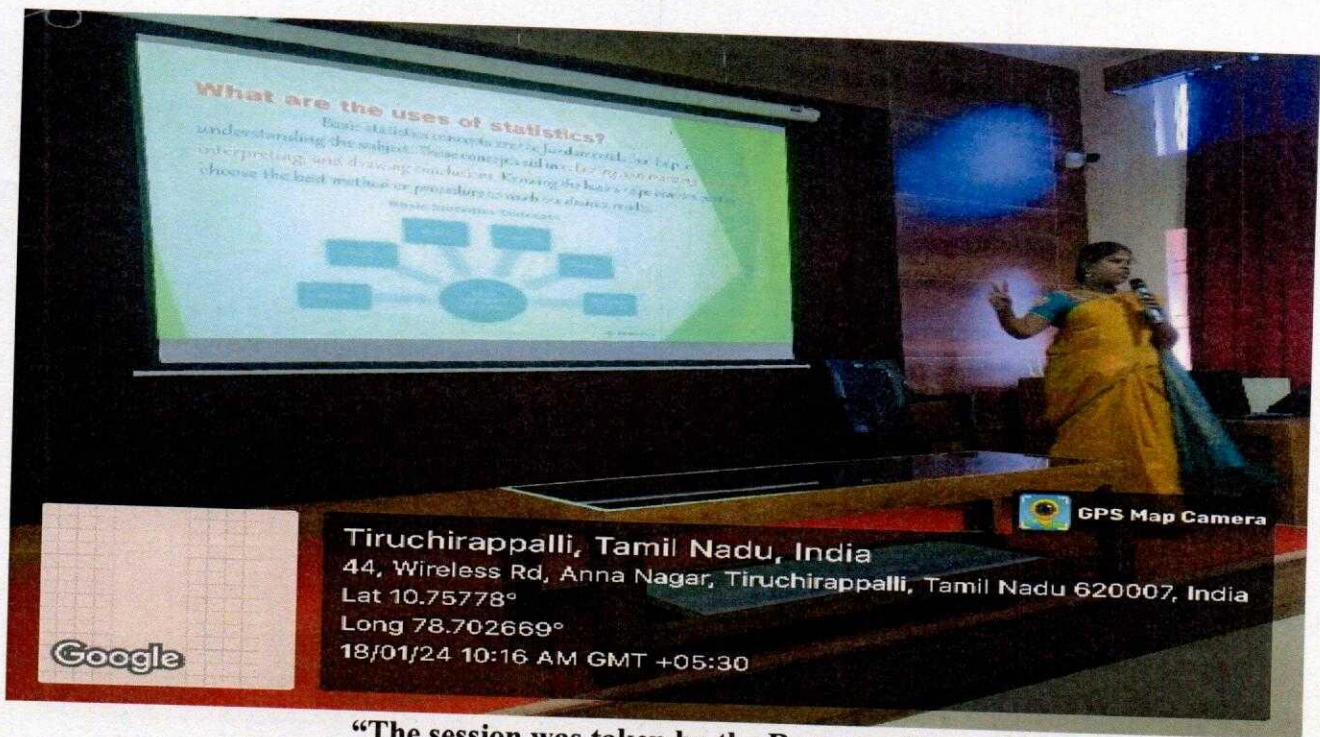

“The session was taken by the Resource Person”